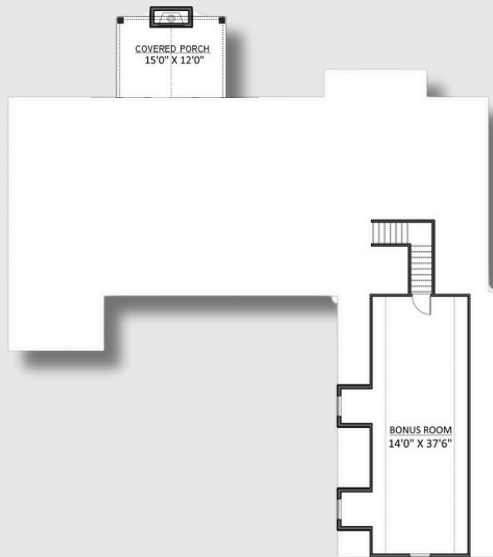

SINGLE STORY MODEL

The Meadowlands Ranch

EB

Elegant Builders

Design Remodel Build

An elegant Model Home

Total Square Foot - 2,202 Sq. Ft

Bedrooms: 3 Bathrooms: 2

- Open Concept Home in Oconomowoc
- Master Suite including
 - Walk in Tile Shower
 - Master Walk in Closets
- Walk in pantry
- Vaulted Great Room Ceiling
- Three Car Garage

Options

Total 799 Sq. Ft.

Bonus Room / Covered Porch