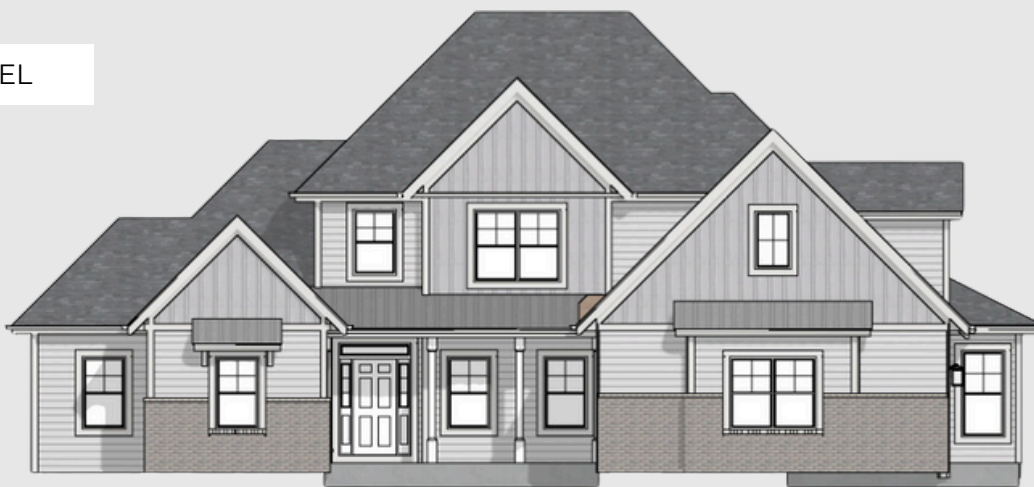

1.5 STORY MODEL

The Red Oak Model

An elegant Model Home

Total Square Foot - 3,148 Sq. Ft

Main Floor

- Master Suite and 1.5 Baths
- Grand Foyer
- Walk in Pantry
- Two Story Ceiling Great Room
- Double Master Walk In Closet
- Walk in Tile Shower
- Private Office